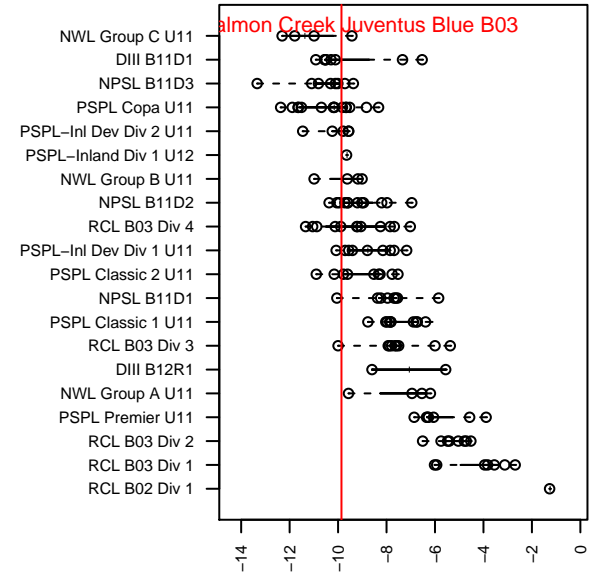

**attack and defense rating
relative to others at age
and all opponents in last 13 months**